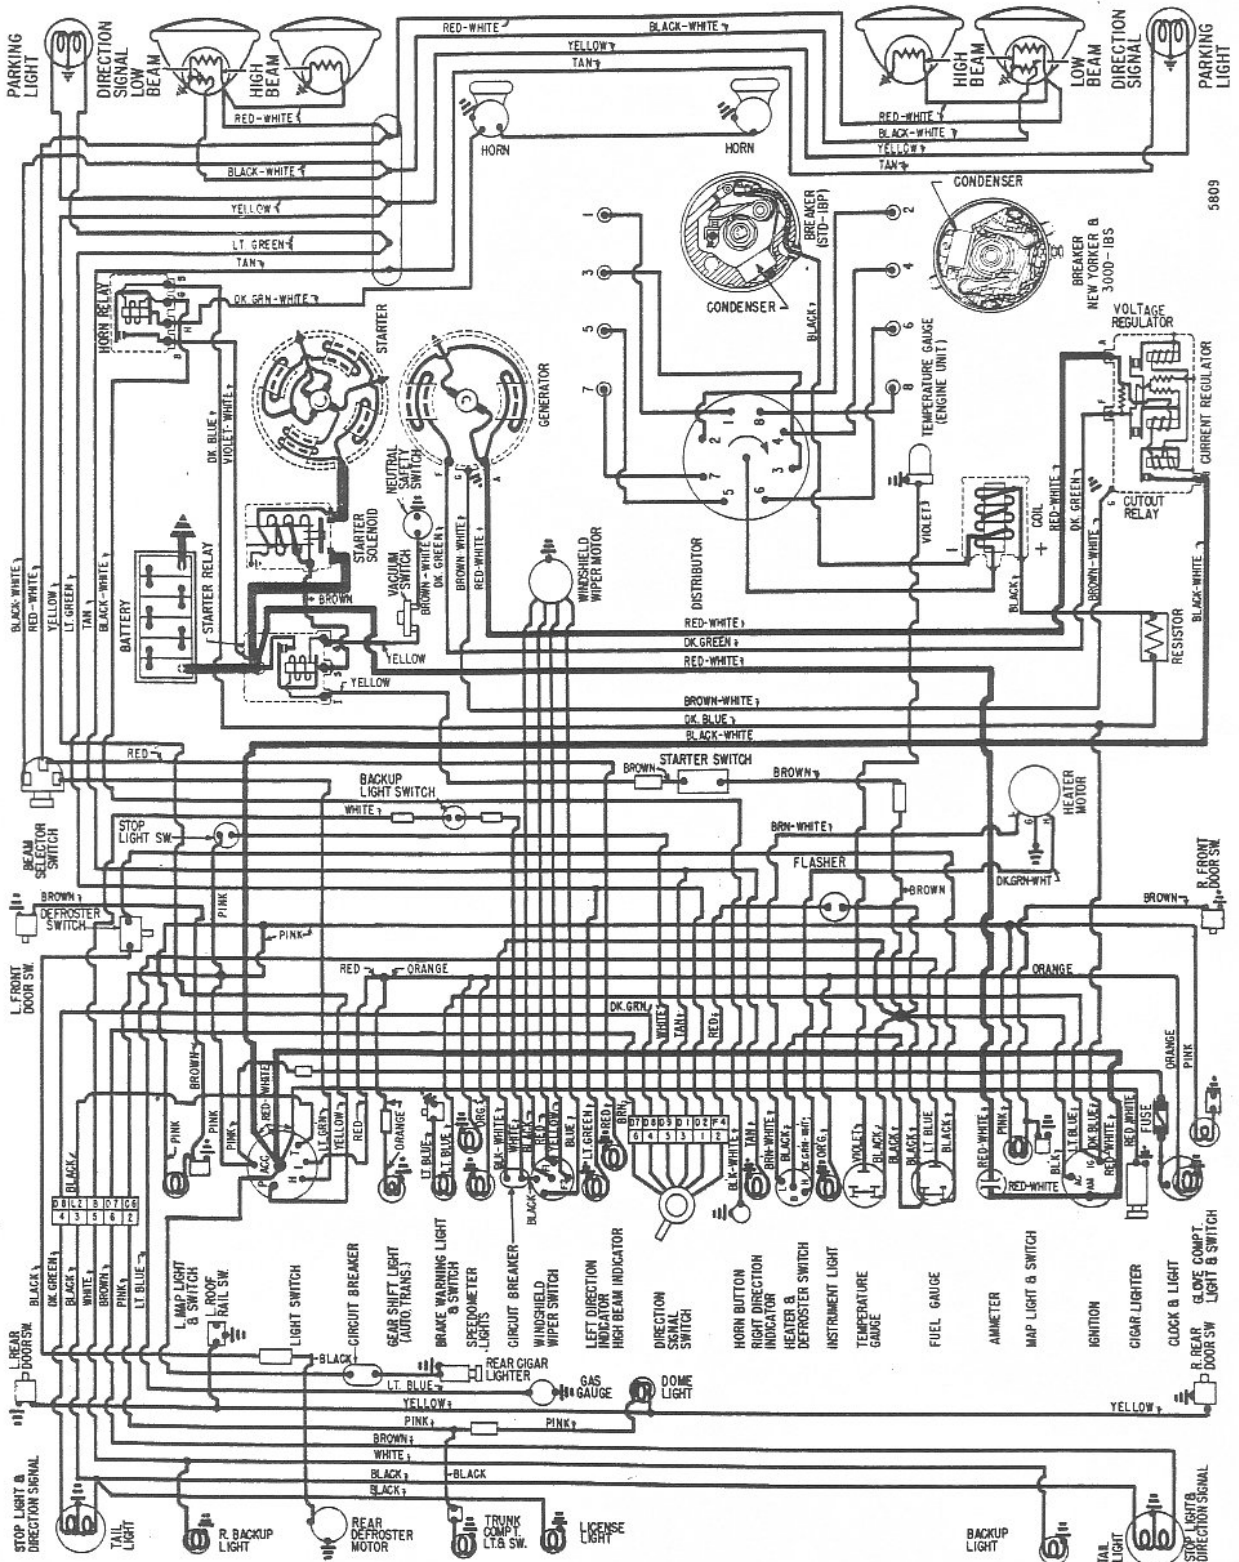

1958 CHRYSLER & IMPERIAL

5809

CHRYSLER (EXCEPT IMPERIAL) WIRING DIAGRAM